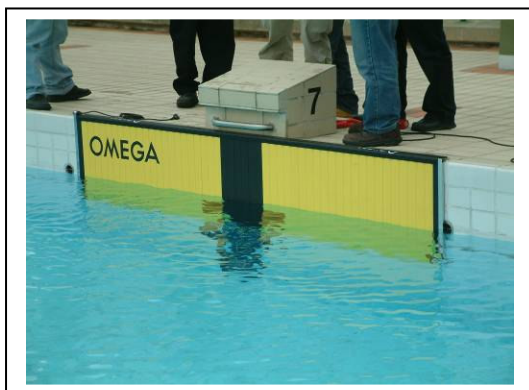

Elekon Micro Systems Ltd.

LUX-VISION Indoor/Outdoor LED Display Board Job References

LUX-VISION LED Display System is the ultimate solution in large display screen for public viewing. Thanks to the fast developing RGB LED elements, **LUX-VISION** provides brilliant LED colour screens for both indoor and outdoor applications. Live video, computer animations, graphics and text are easily fed to the display with a touch of button.

With the turnkey solution provided by Elekon, the LUX-VISION LED Display can be turned a versatile display screen for any specific application such as Electronic Scoreboard, Real Time Ticker Display or Advertising Panel. The usage of **LUX-VISION LED Display** is only limited by ones imagination.

LUX-VISION LED Display System provides 6, 7.62 and 10mm pixels sizes for indoor display panels and wide range of pixel sizes from 10mm to 40mm for outdoor weather proof applications.

Job Reference:

**Lux-Vision LED Display System
For Tai Wan Shan Swimming Pool with Omega IF
ARES Swimming System**

* Screen Size *

15mm pixel size, 2m x 4m screen size

* Application *

Animation Display, Result Panel, Bulletin Board