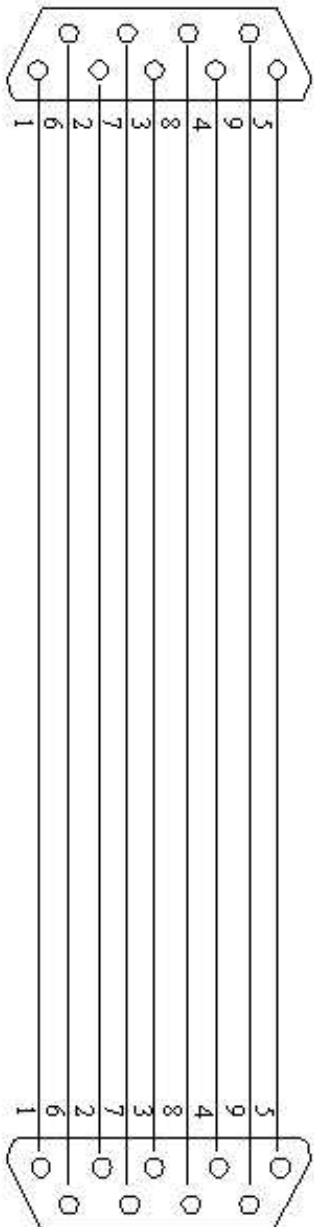

TO PC
DB9 FEMALE

TO DISPLAY
DB9 MALE

Drawing Title:

Cable-07 Data Cable

Contractor:

**ELEKON
MICRO
SYSTEMS
LIMITED**

Project Title:

Project No.:

Scale:

Drawn By: Wanda Hoa

Checked By:

Revisions

Date

By

Drawing No.:

Cable-07